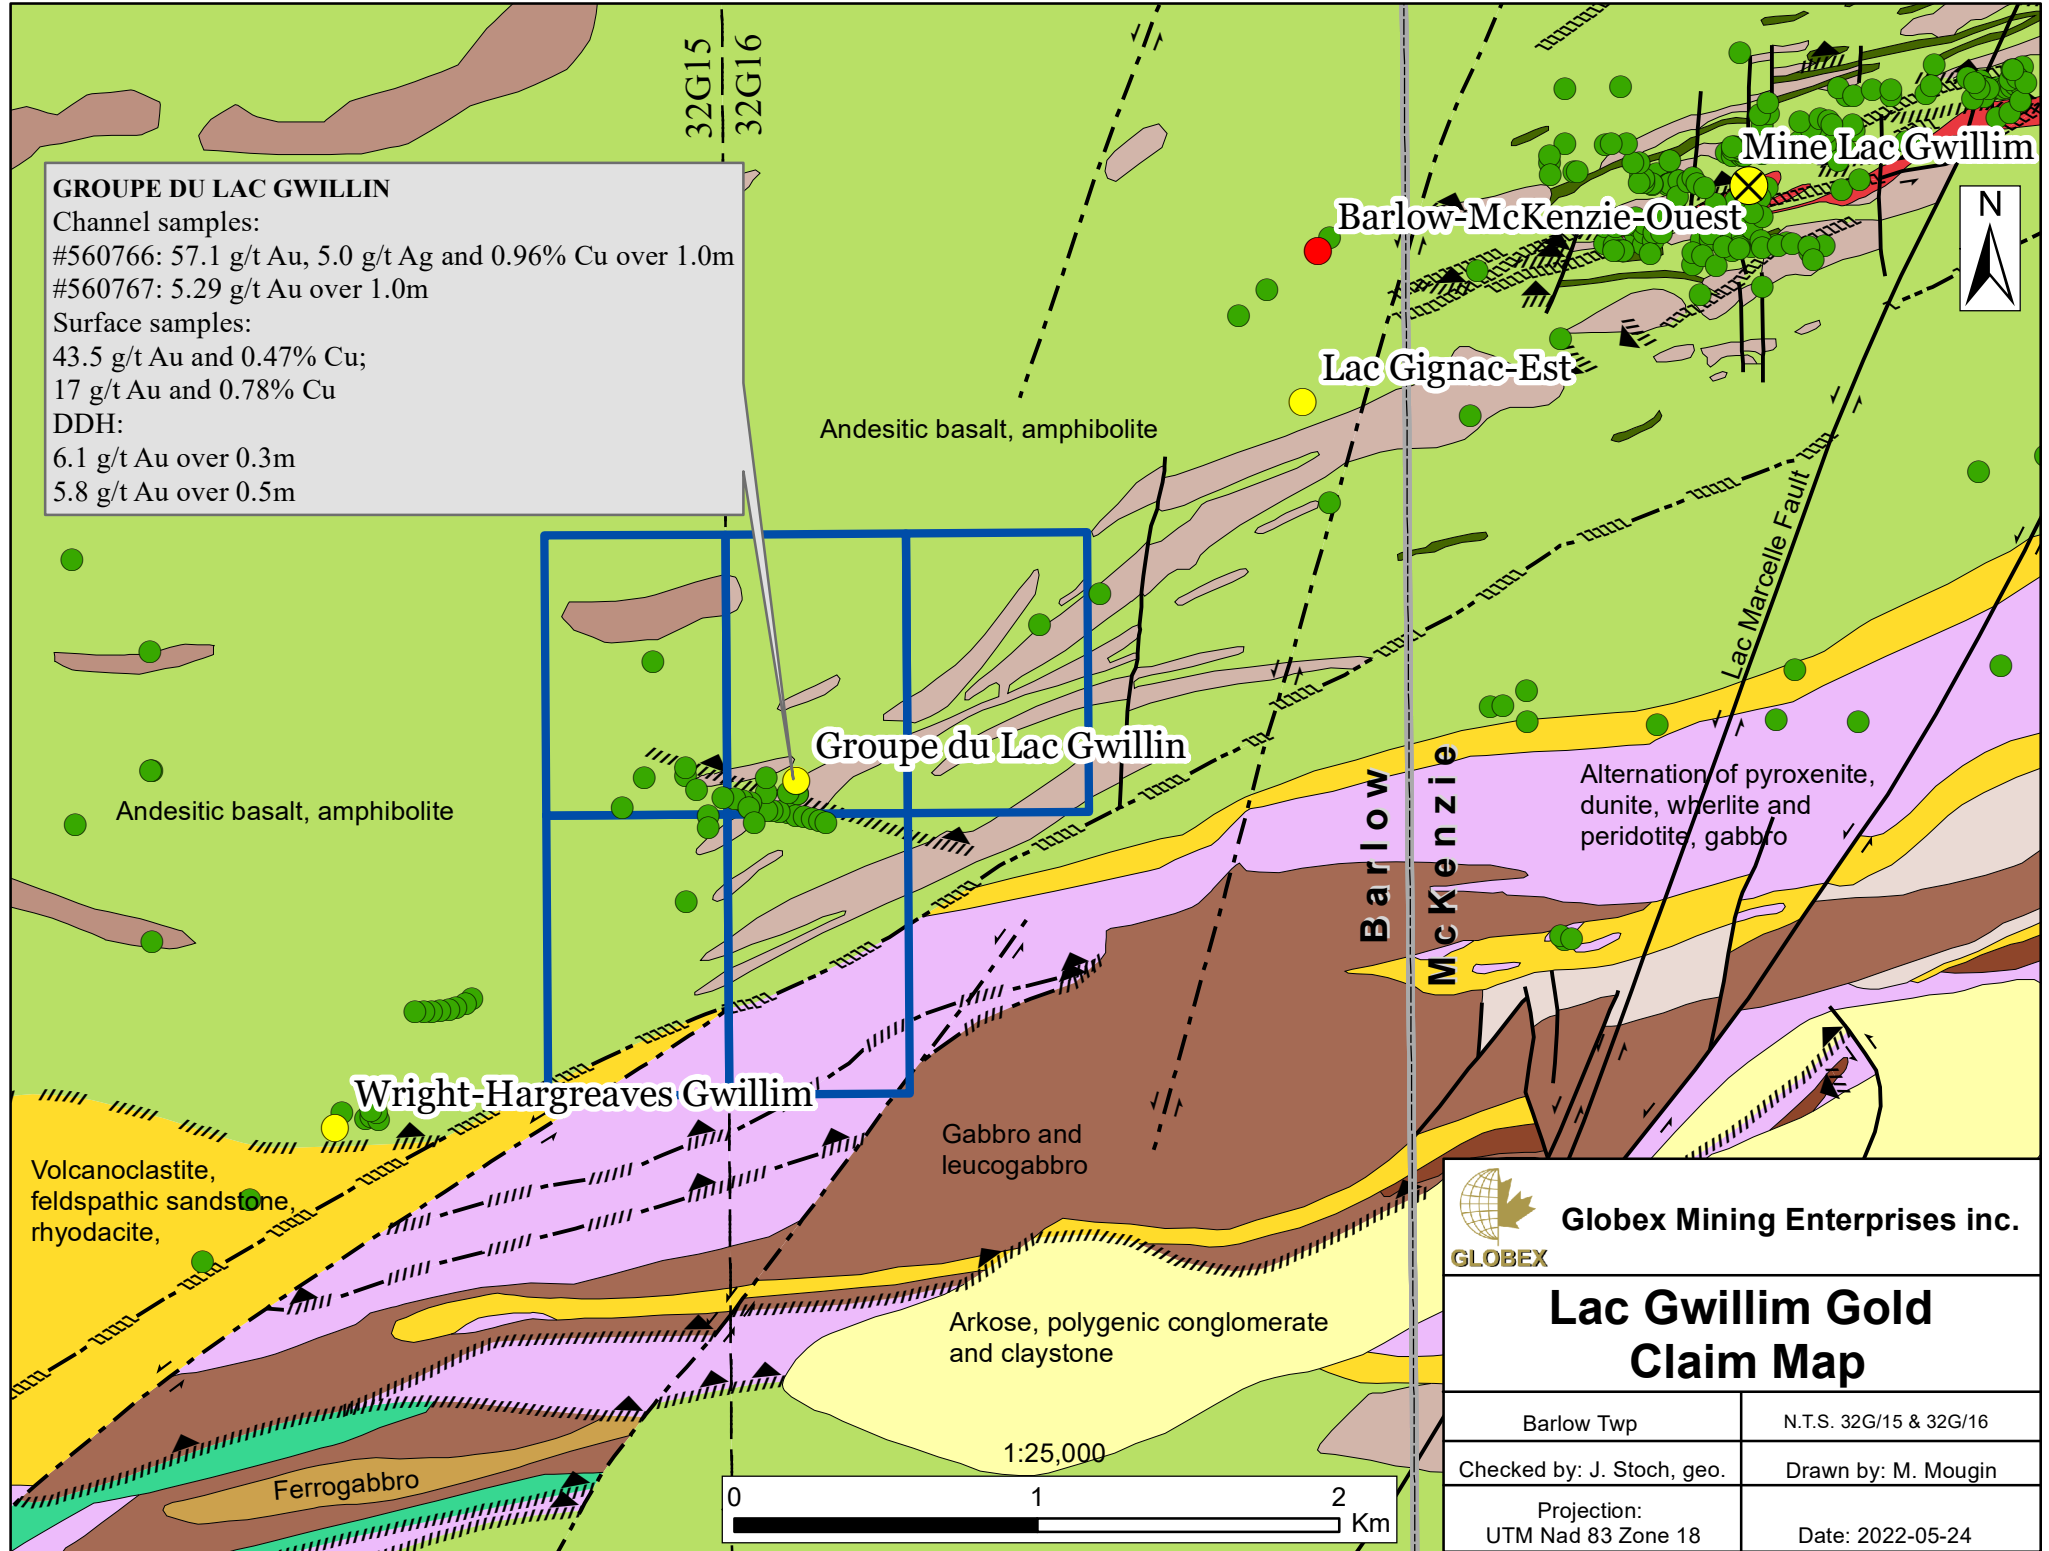

GROUPE DU LAC GWILLIN
 Channel samples:
 #560766: 57.1 g/t Au, 5.0 g/t Ag and 0.96% Cu over 1.0m
 #560767: 5.29 g/t Au over 1.0m
 Surface samples:
 43.5 g/t Au and 0.47% Cu;
 17 g/t Au and 0.78% Cu
 DDH:
 6.1 g/t Au over 0.3m
 5.8 g/t Au over 0.5m

 **Globex Mining Enterprises inc.**
 GLOBEX

Lac Gwillim Gold Claim Map

Barlow Twp	N.T.S. 32G/15 & 32G/16
Checked by: J. Stoch, geo.	Drawn by: M. Mouglin
Projection: UTM Nad 83 Zone 18	Date: 2022-05-24