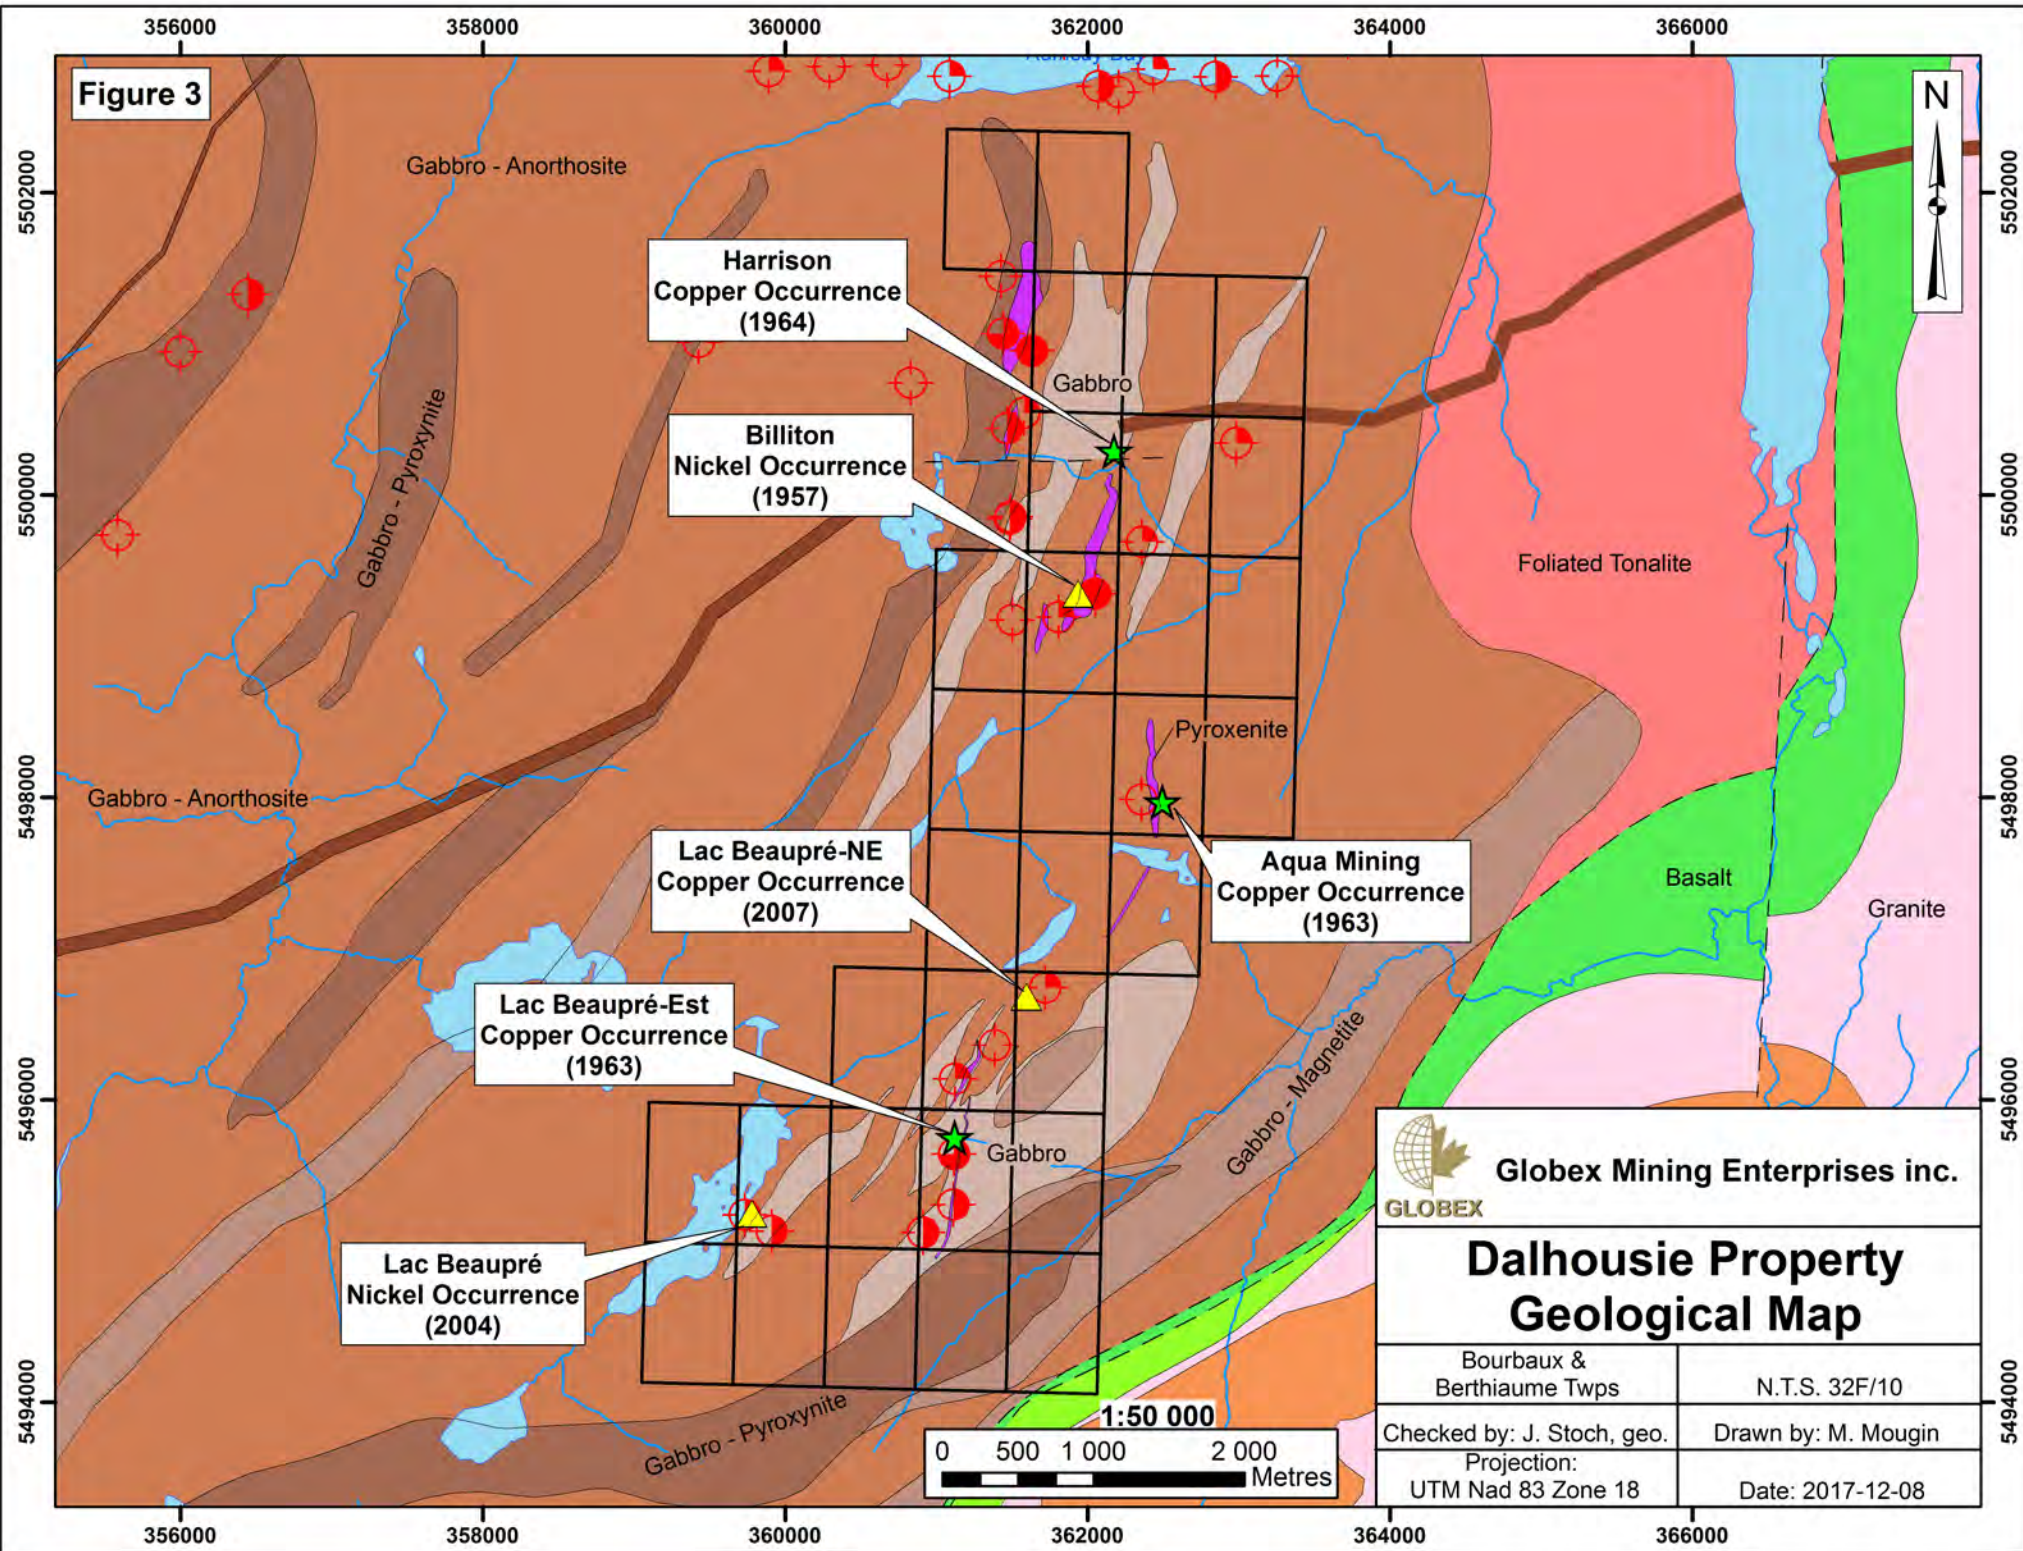

Figure 3

 **Globex Mining Enterprises inc.**  
GLOBEX

## Dalhousie Property Geological Map

Bourbaux & Berthiaume Twps	N.T.S. 32F/10
Checked by: J. Stoch, geo.	Drawn by: M. Mougín
Projection: UTM Nad 83 Zone 18	Date: 2017-12-08