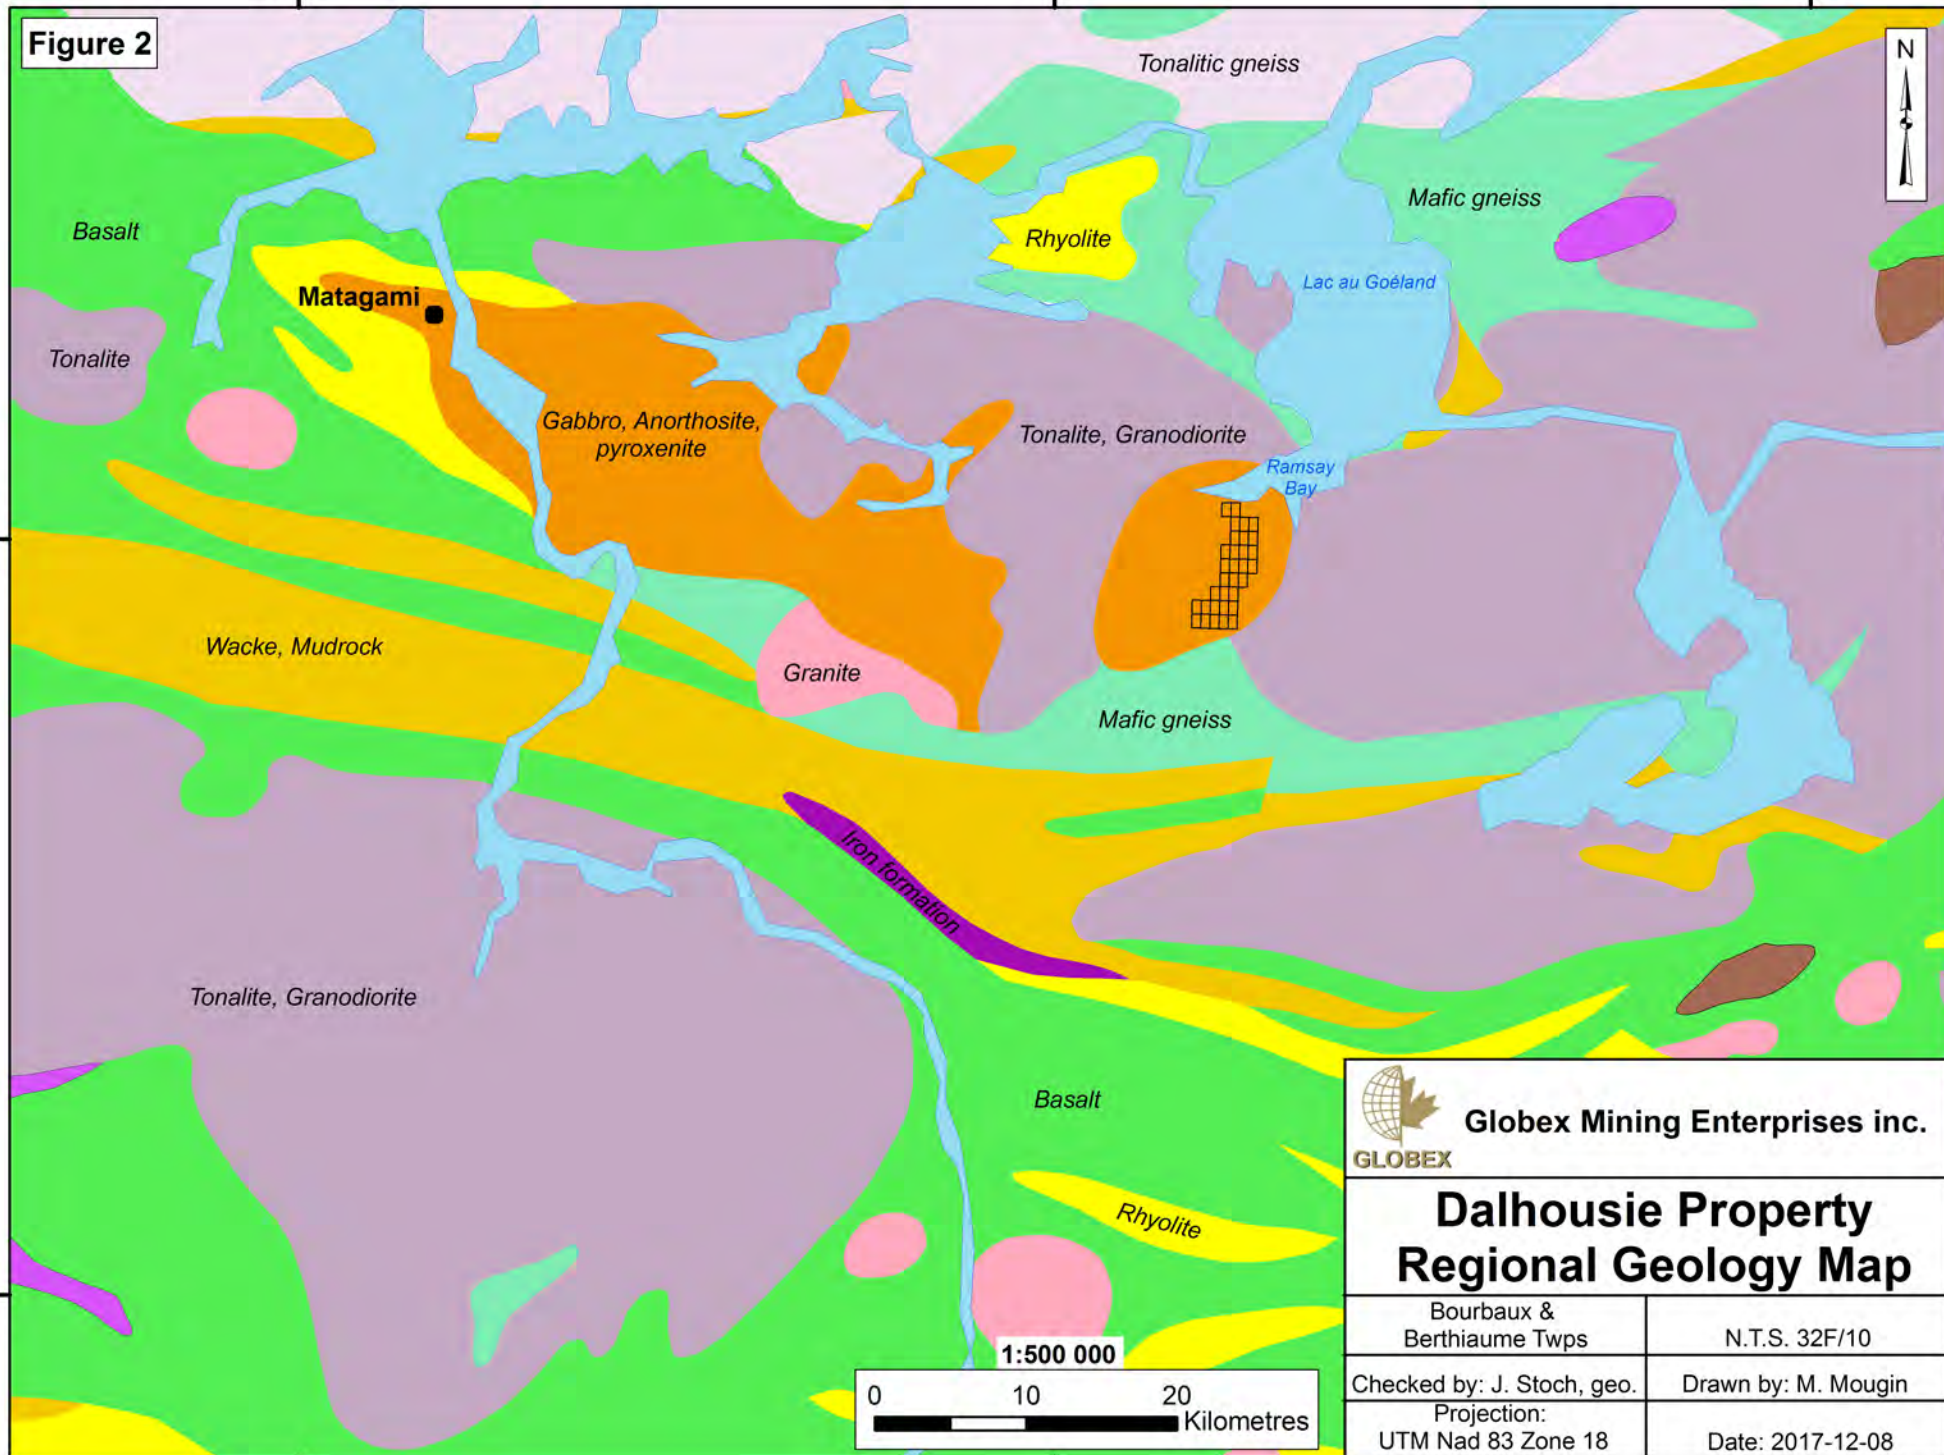

Figure 2

Globex Mining Enterprises inc.

Dalhousie Property Regional Geology Map

Bourbaux & Berthiaume Twps	N.T.S. 32F/10
Checked by: J. Stoch, geo.	Drawn by: M. Mougín
Projection: UTM Nad 83 Zone 18	Date: 2017-12-08