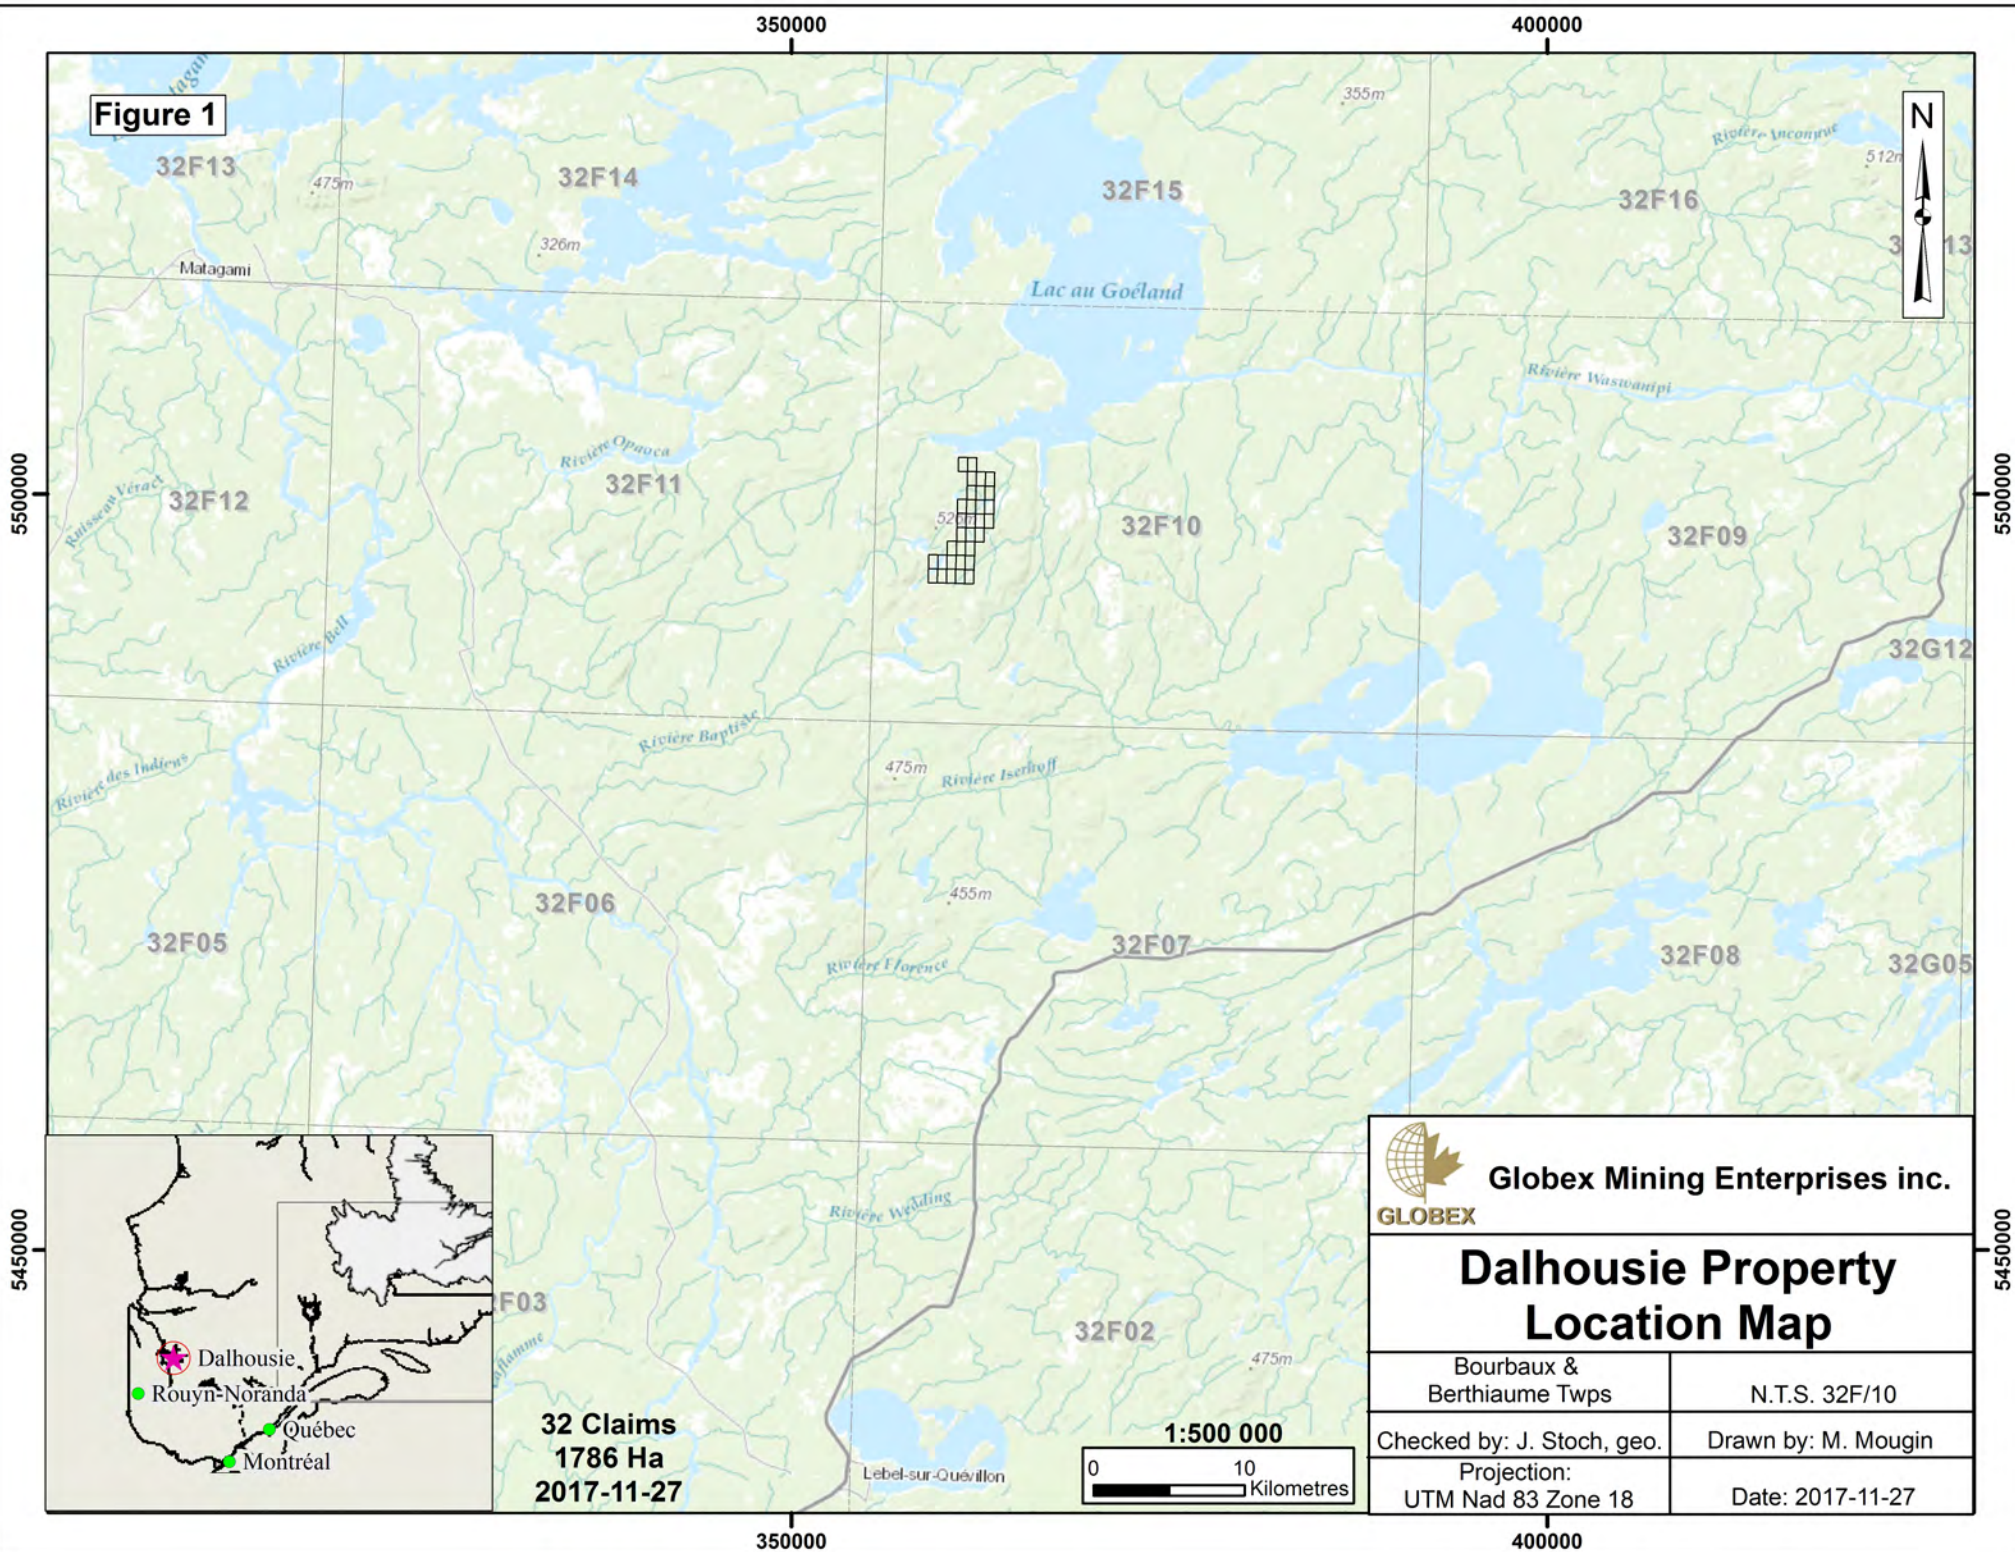

Figure 1

Globex Mining Enterprises inc.

Dalhousie Property Location Map

Bourbaux & Berthiaume Twps	N.T.S. 32F/10
Checked by: J. Stoch, geo.	Drawn by: M. Mougín
Projection: UTM Nad 83 Zone 18	Date: 2017-11-27

**32 Claims
1786 Ha
2017-11-27**

1:500 000
0 10 Kilometres